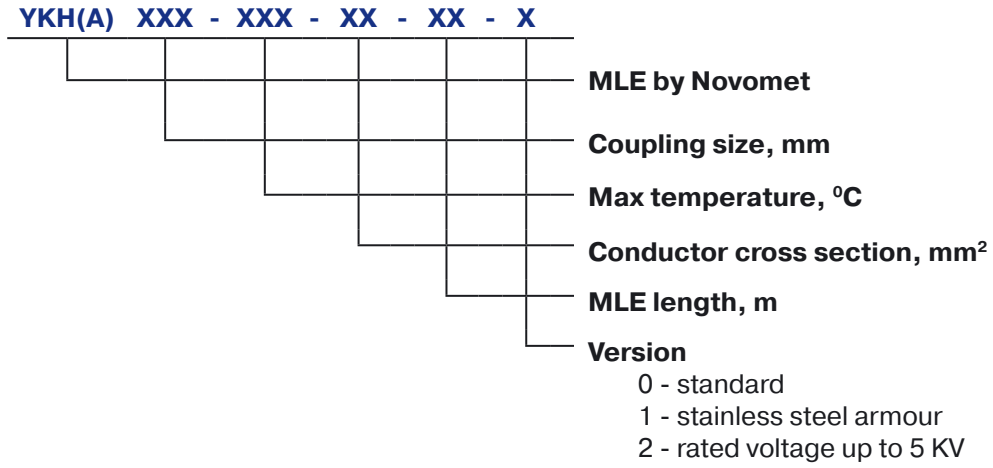

**MOTOR LEAD EXTENSION**

**MOTOR LEAD EXTENSION**

MLE Type	Motor series (O.D. in mm)						
	81	96	103	117	130	143	185
YKHA36	✓						
YKH36		✓	✓	✓	✓		
YKH42						✓	
YKH55							✓